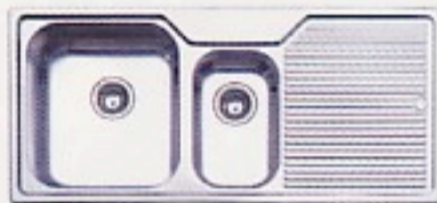

Solitaire

LR510

Undermount / Topmount
Includes: AC14

LR510 x 2 Undermount

Shown with AC53 Stainless Steel Utility Tray as an optional extra.

LR515

Topmount
with tap landing
Includes: AC14

LR50U

Double Bowl Undermount
with 1 or no taphole
Includes: AC14 x 2, AC53

LR521 (LR522 reverse)

LH Bowl
Includes: AC14, AC50

Nu-Petite

NP601 (NP602 reverse)

1+ 1/2 LH Bowl with one tap hole
Includes: AC14, AC62, AC64